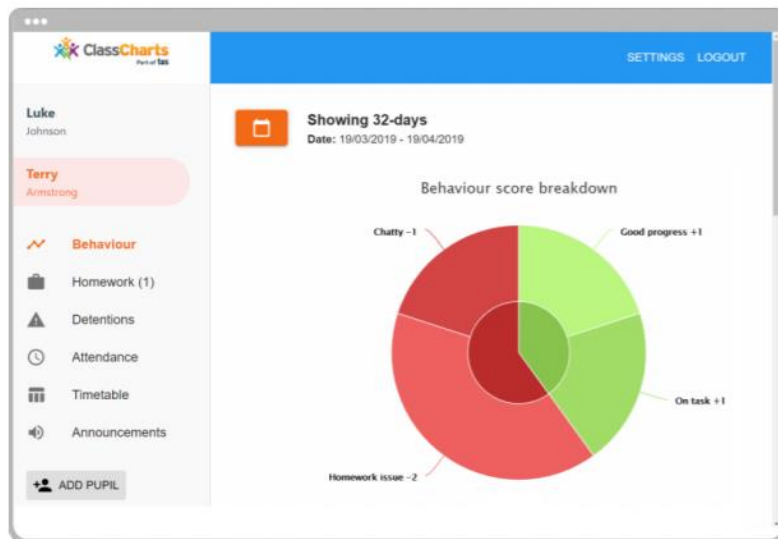

## Class Charts

*This platform can be used by parents to review students behaviour and code of conduct within school, as well as their timetable and classes.*

- Parents will be provided with a log-in form, to which just simply follow the instructions to complete sign-up.
- There is also a downloadable app available too, which can send push notifications to your mobile phone whenever your child receives a positive or negative point.
- Once you have logged on, parents will be able to see their child's behaviour (positive & negative), detentions, attendance and timetable.
- Please remember, that homework will NOT be set through Class Charts; we will be using Google Classroom for all academic studies.